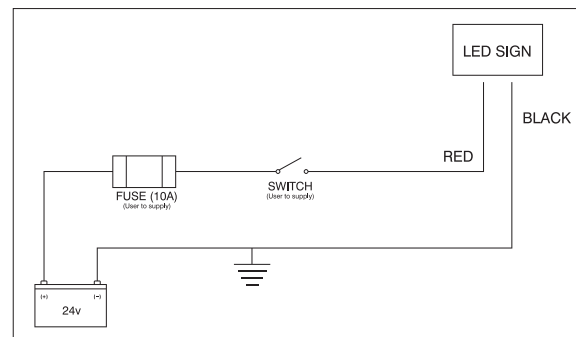

ROCK BOARD[®]

Mini LED Number Board

ROCK BOARD[®]
LED VEHICLE SIGNS

Part Number: DS-125

- Voltage: 24v
- Draw: 0.7 Amp @ 24v
- Display Character Height: 115mm
- Application: Underground Fleet Vehicles
- Display: 1-6 Character Display
- Weight: 2kg
- Dimensions: (580mm W x 190mm H x 40mm D)