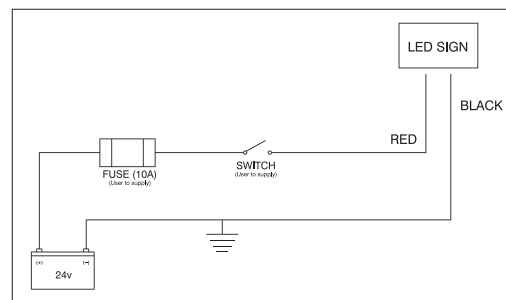

ROCK BOARD[®]

Large LED Number Board

ROCK BOARD[®]
LED VEHICLE SIGNS

Part Number: RB1470

- Voltage: 24v
- Draw: 1.6 Amp @ 24v
- Display Character Height: 600mm
- Application: Trucks, Excavators
- Display: 1-5 Character Display
- Weight: 17.5kg
- Dimensions: (1470mm W x 875mm H x 40mm D)