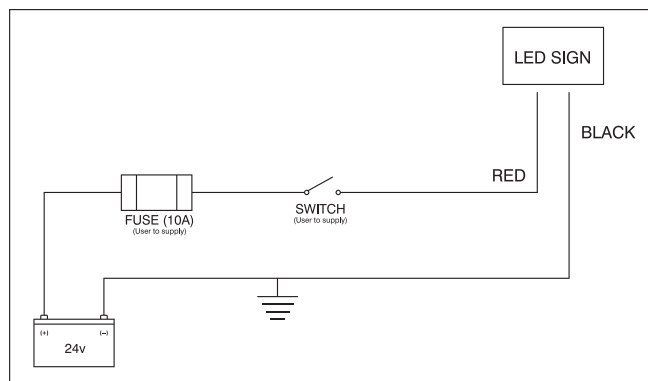

ROCK BOARD[®]

Large LED Number Board

ROCK BOARD[®]
LED VEHICLE SIGNS

Part Number: DS-577

- Voltage: 24v
- Draw: 1.2 Amp @ 24v
- Display Character Height: 406mm
- Application: Trucks. Pair with Handrail Mounting Kit (Part No. BP15HD) and mount to the handrails of Diggers, Drills, & Loaders.
- Display: 1-5 Character Display
- Weight: 9.5kg
- Dimensions: (840mm W x 540mm H x 40mm D)