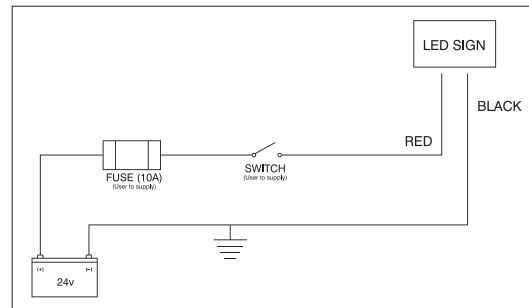

## Double-Sided LED Number Board

ROCK BOARD<sup>®</sup>  
LED VEHICLE SIGNS

### Part Number: DS-001

- Voltage: 24v
- Draw: 1.6 Amp @ 24v
- Display Character Height: 160mm
- Application: Dozers, Graders, Loaders
- Mounting: Magnet Mount With Rubber Compensator Only
- Display: 1-4 Character Display
- Weight: 7kg
- Dimensions: (480mm W x 330mm H x 340mm D)